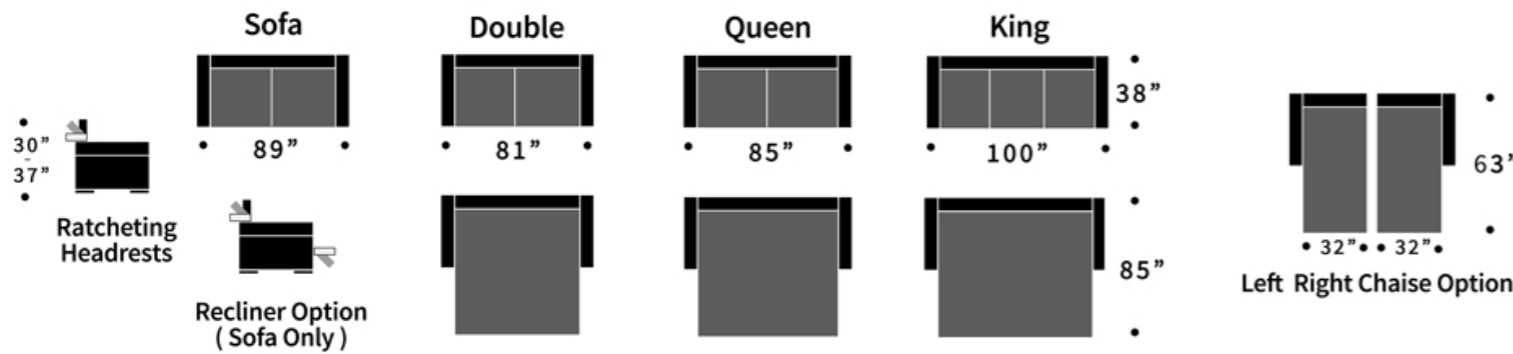

MONTAIGNE

Shown - King Size Sleeper

Chaise Lounge with Flip-Up Storage Option

DIMENSIONS

MATTRESS DIMENSIONS

MATTRESS TAKES STANDARD US FITTED SHEETS

S O F A F O R M

M I L A N O

Shown - Double Size Sleeper

MONTAIGNE

- One-Hand Easy Open and Close Bed Mechanism
- Mattress takes Standard US Fitted Sheets
- Self-Storing Cushions and Backrests
- Lampolet™ Sleeper Mechanism with Independent Left & Right Side European Birch Slats
- All Night, Every Night Comfortable Sleep Support
- Two Matching Pillows Included
- Ratcheting Head Rests
- aqua clean® Wet-Wipe Clean Fabric Option Available