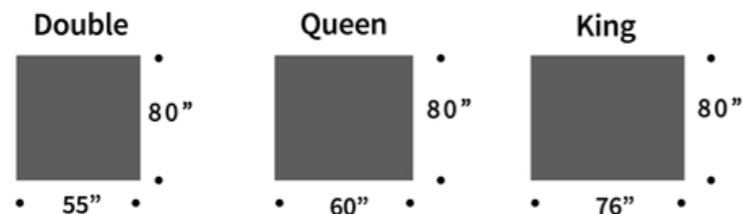

MONTAIGNE

Shown - King Size Sleeper

Chaise Lounge with Flip-Up Storage Option

DIMENSIONS

MATTRESS DIMENSIONS

MATTRESS TAKES STANDARD US FITTED SHEETS

S O F A F O R M

M I L A N O

Shown - Double Size Sleeper

MONTAIGNE

- One-Hand Easy Open and Close Bed Mechanism
- Mattress takes Standard US Fitted Sheets
- Self-Storing Cushions and Backrests
- Lampolet™ Sleeper Mechanism with Independent Left & Right Side European Birch Slats
- All Night, Every Night Comfortable Sleep Support
- Two Matching Pillows Included
- Ratcheting Head Rests
- aqua clean® Wet-Wipe Clean Fabric Option Available