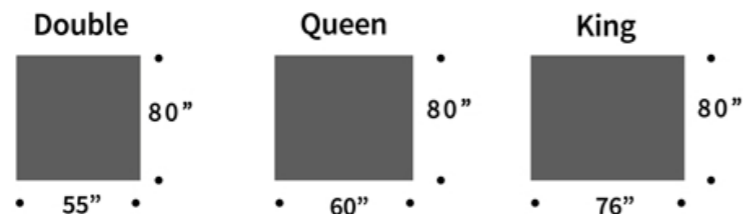

MURANO

Shown - King Size Sleeper

Chaise Lounge with Flip-Up Storage Option

DIMENSIONS

MATTRESS DIMENSIONS

MATTRESS TAKES STANDARD US FITTED SHEETS

S O F A F O R M

M I L A N O

Shown - Double Size Sleeper

MURANO

- One-Hand Easy Open and Close Bed Mechanism
- Mattress takes Standard US Fitted Sheets
- Self-Storing Cushions and Backrests
- Lampolet™ Sleeper Mechanism with Independent Left & Right Side European Birch Slats
- All Night, Every Night Comfortable Sleep Support
- Choice of Plush, Firm or Memory Foam Mattress No Extra Charge
- Two Matching Pillows Included
- **aqua clean** Wet-Wipe Clean Fabric Option Available