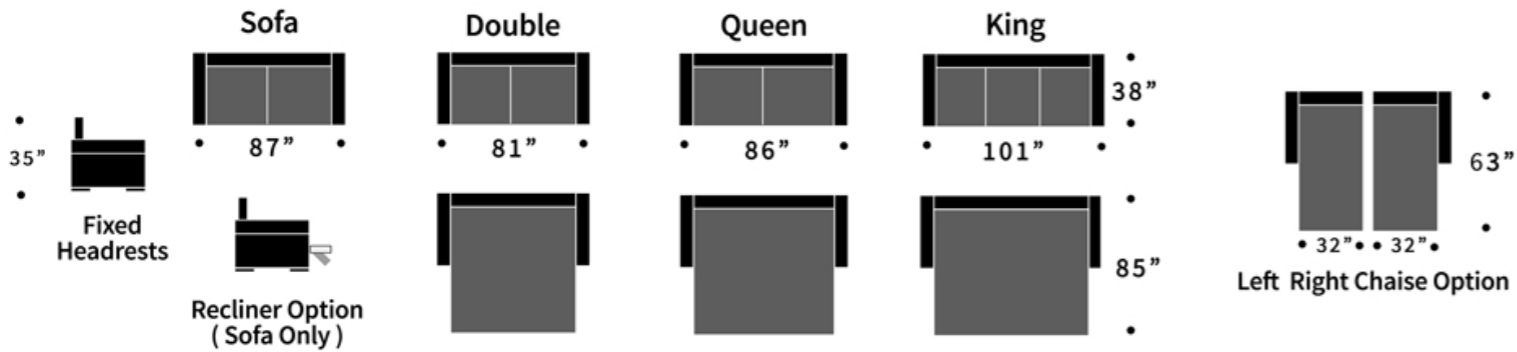

MURANO

Shown - King Size Sleeper

Chaise Lounge with Flip-Up Storage Option

DIMENSIONS

MATTRESS DIMENSIONS

MATTRESS TAKES STANDARD US FITTED SHEETS

S O F A F O R M

M I L A N O

Shown - Double Size Sleeper

MURANO

- One-Hand Easy Open and Close Bed Mechanism
- Mattress takes Standard US Fitted Sheets
- Self-Storing Cushions and Backrests
- Lampolet™ Sleeper Mechanism with Independent Left & Right Side European Birch Slats
- All Night, Every Night Comfortable Sleep Support
- Choice of Plush, Firm or Memory Foam Mattress No Extra Charge
- Two Matching Pillows Included
- **aqua clean** Wet-Wipe Clean Fabric Option Available