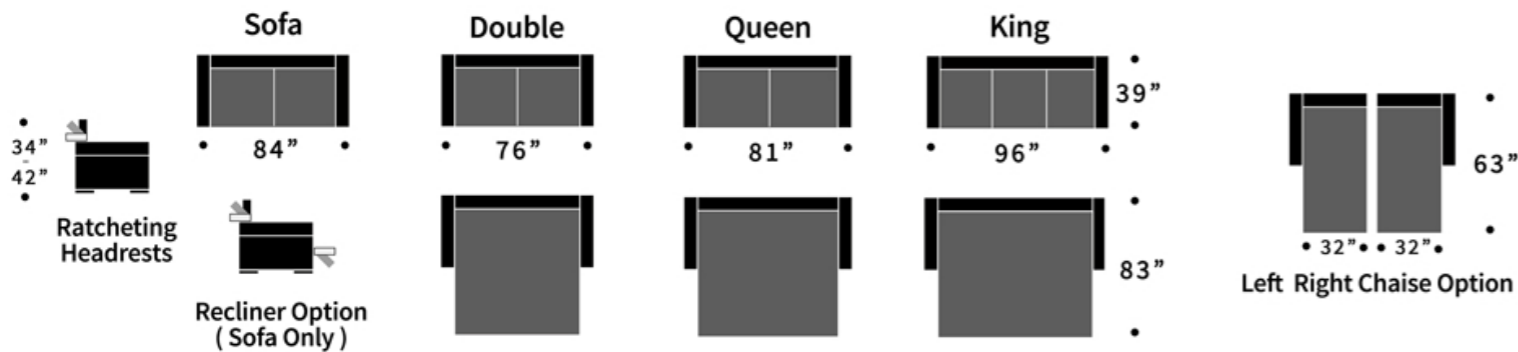

# PORTOFINO

Shown - King Size Sleeper with Chaise Lounge

Chaise Lounge with Flip-Up Storage Option

## DIMENSIONS

# PORTOFINO

- One-Hand Easy Open and Close Bed Mechanism
- Mattress takes Standard US Fitted Sheets
- Self-Storing Cushions and Backrests
- Lampolet™ Sleeper Mechanism with Independent Left & Right Side European Birch Slats
- All Night, Every Night Comfortable Sleep Support
- Choice of Plush, Firm or Memory Foam Mattress No Extra Charge
- Two Matching Pillows Included
- Ratcheting Head Rests
- aqua clean® Wet-Wipe Clean Fabric Option Available