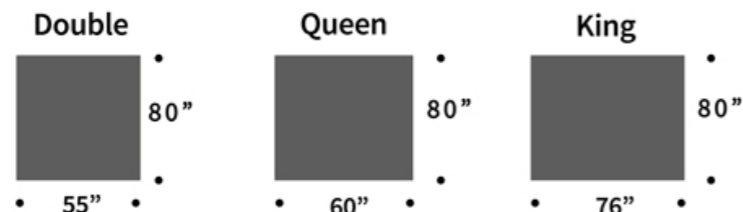

MATTRESS DIMENSIONS

MATTRESS TAKES STANDARD US FITTED SHEETS